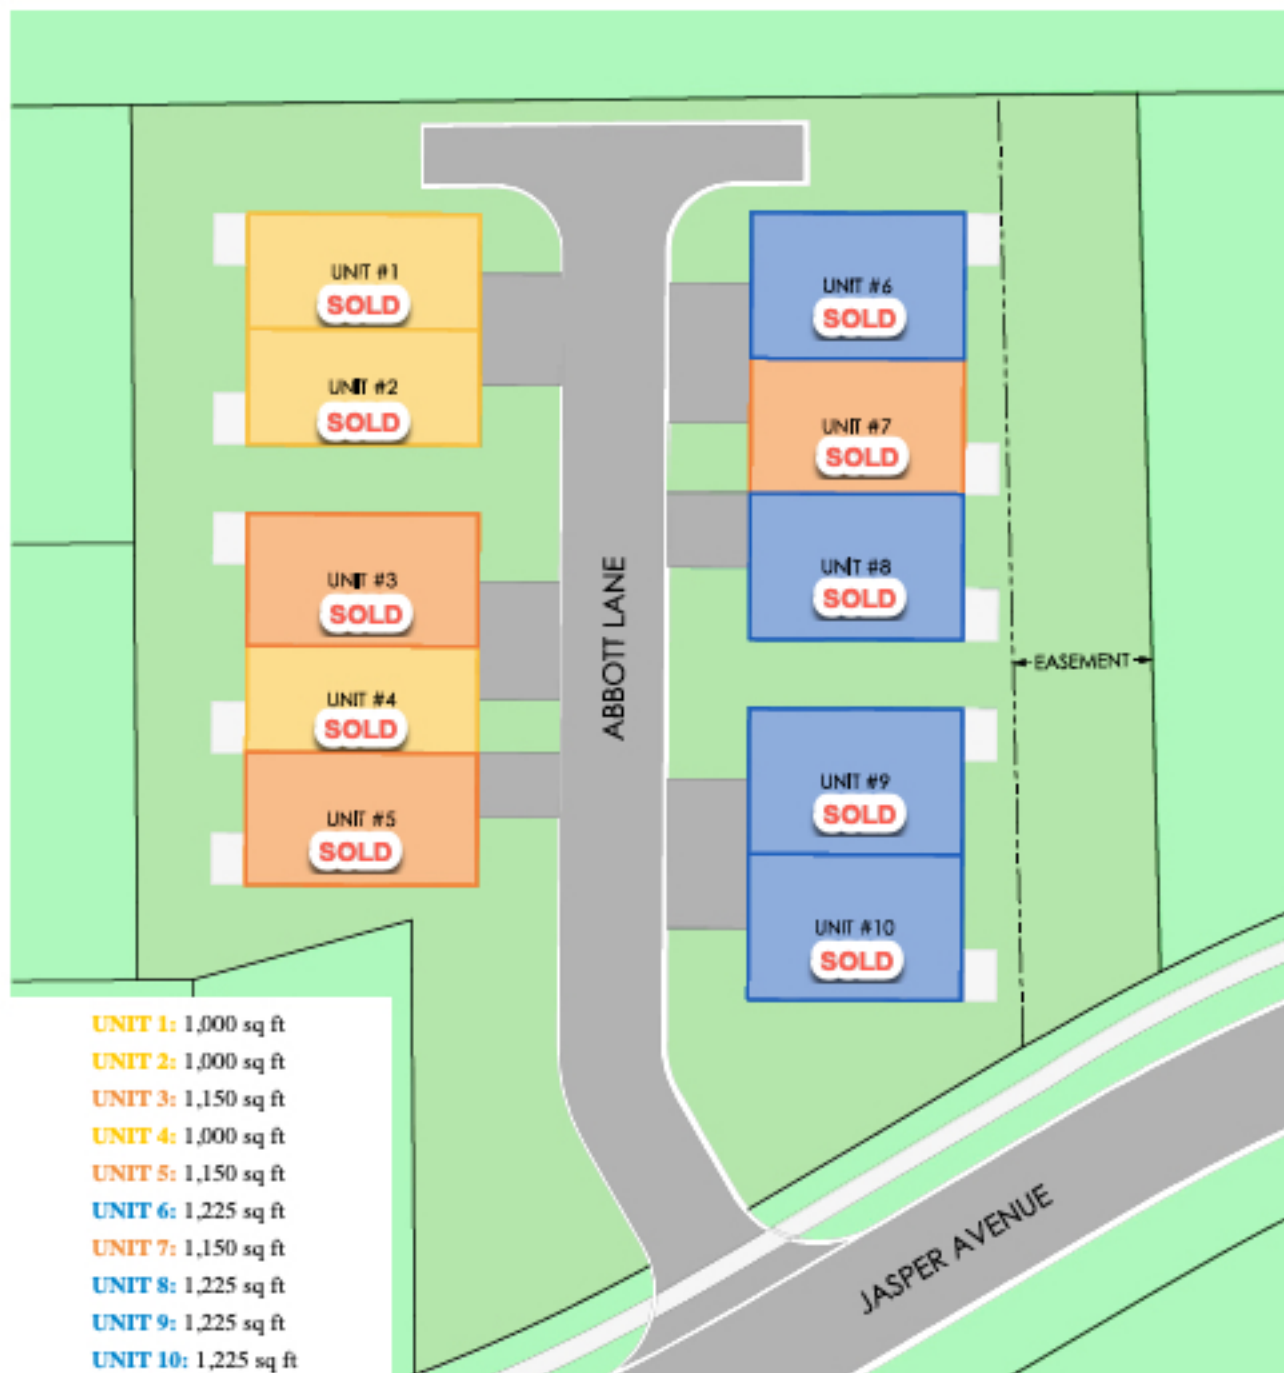

ABBOTT LANE TOWNS

PICTON, ONTARIO

- UNIT 1: 1,000 sq ft
- UNIT 2: 1,000 sq ft
- UNIT 3: 1,150 sq ft
- UNIT 4: 1,000 sq ft
- UNIT 5: 1,150 sq ft
- UNIT 6: 1,225 sq ft
- UNIT 7: 1,150 sq ft
- UNIT 8: 1,225 sq ft
- UNIT 9: 1,225 sq ft
- UNIT 10: 1,225 sq ft

27'-3" WIDE UNIT 30'-6" WIDE UNIT 34'-6" WIDE UNIT

CONTACT:

sales@wbstates.ca

613-813-3307